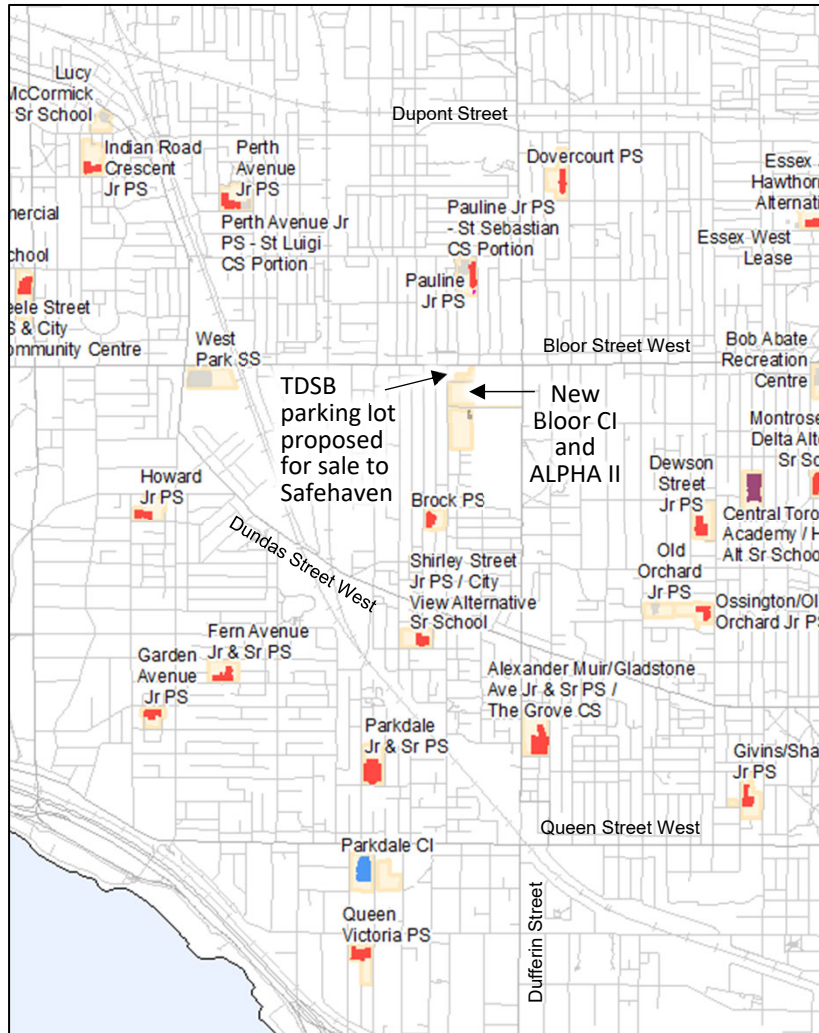

Map and Aerial Photo of Parking Lot at 42 Brock Crescent

Map Showing Location of Parking Lot

Aerial Photo of Parking Lot and Safehaven Property