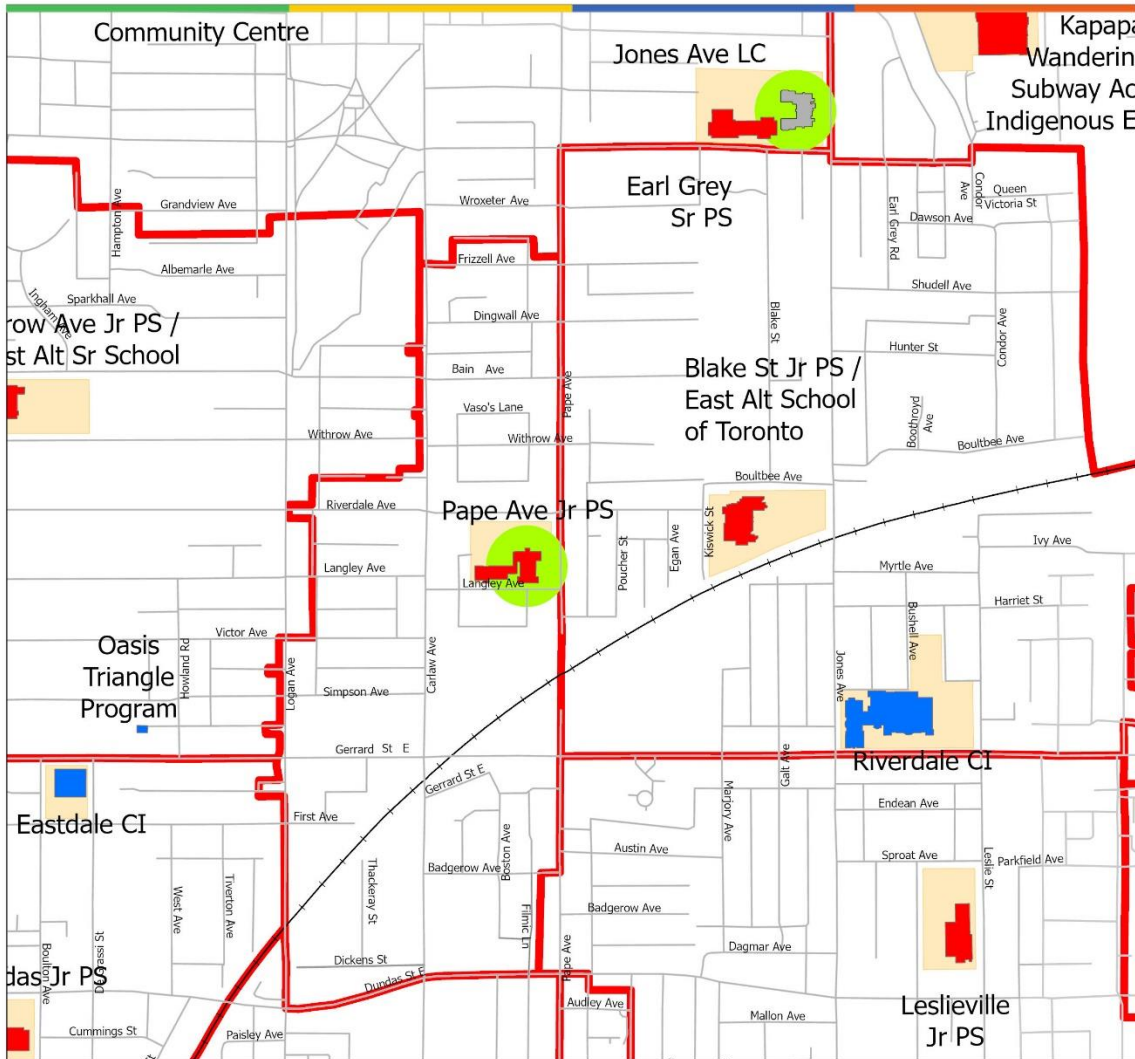

Locations of Pape Ave Jr PS, Jones Avenue Learning Centre and Junior Attendance Area